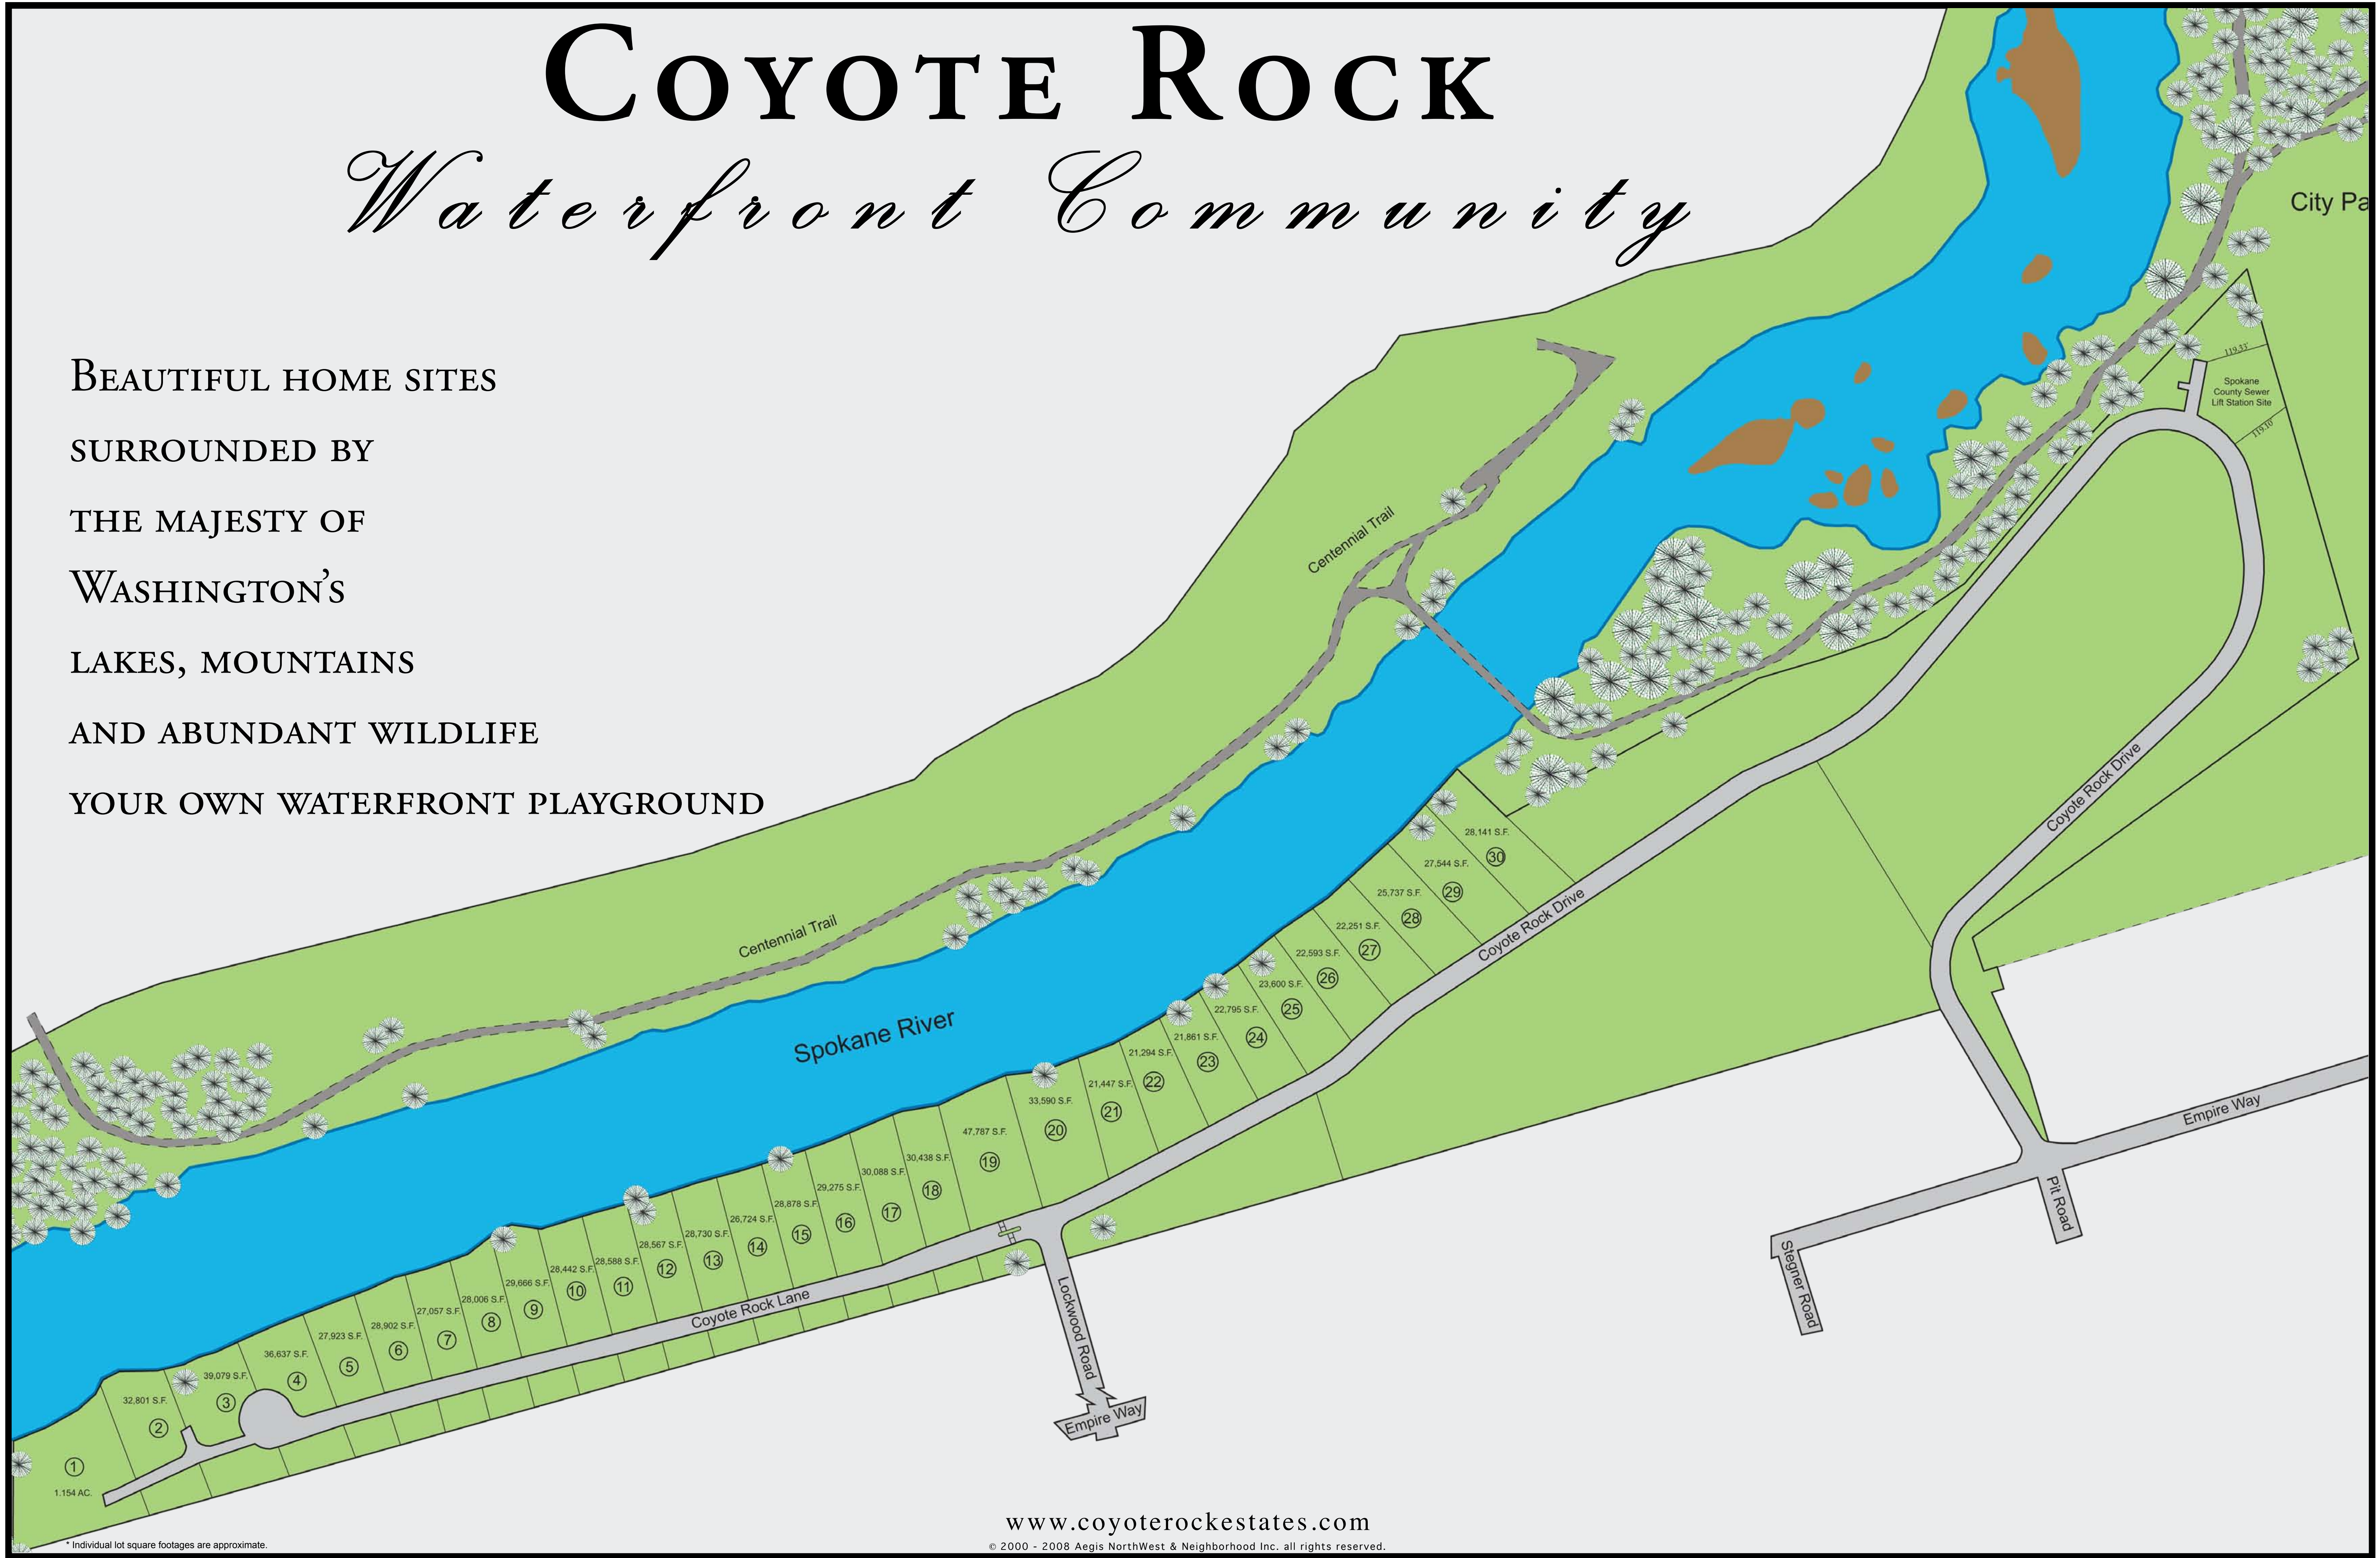

COYOTE ROCK

Waterfront Community

BEAUTIFUL HOME SITES

SURROUNDED BY

THE MAJESTY OF

WASHINGTON'S

LAKES, MOUNTAINS

AND ABUNDANT WILDLIFE

YOUR OWN WATERFRONT PLAYGROUND